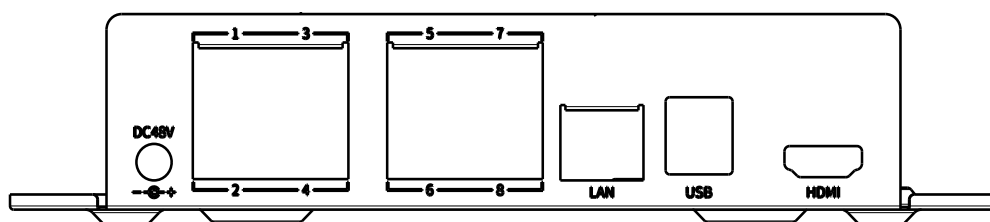

Physical Interfaces

DISTRIBUTED BY

Tiandy Technologies Co.,Ltd.

Email: sales@tiandy.com
Website: en.tiandy.com

Tel: +86-22-58596178
Fax: +86-22-58596048