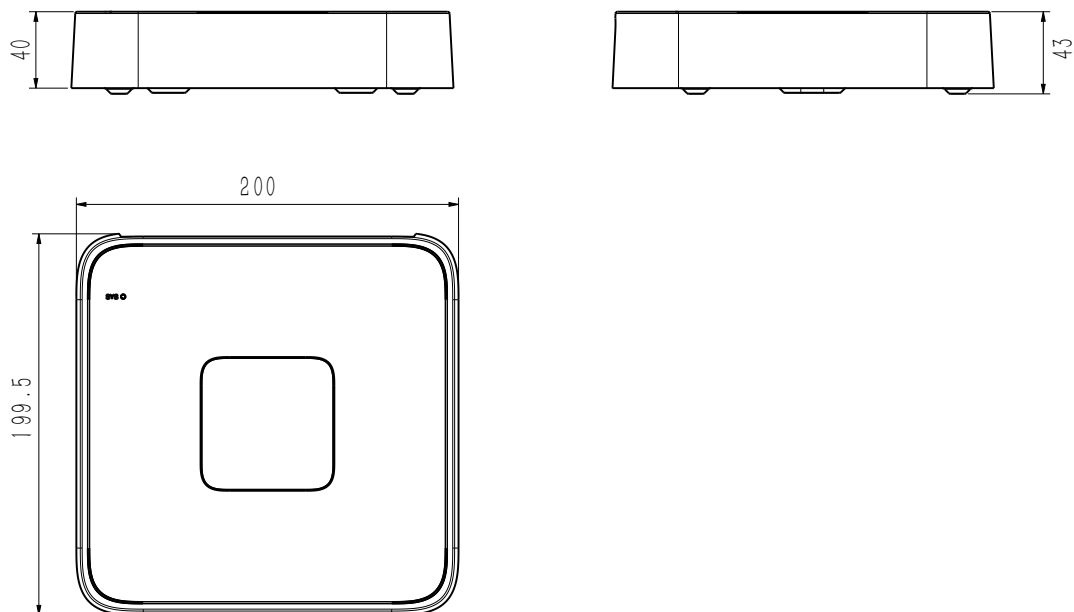

Tiandy

DIMENSIONS (Unit: mm)